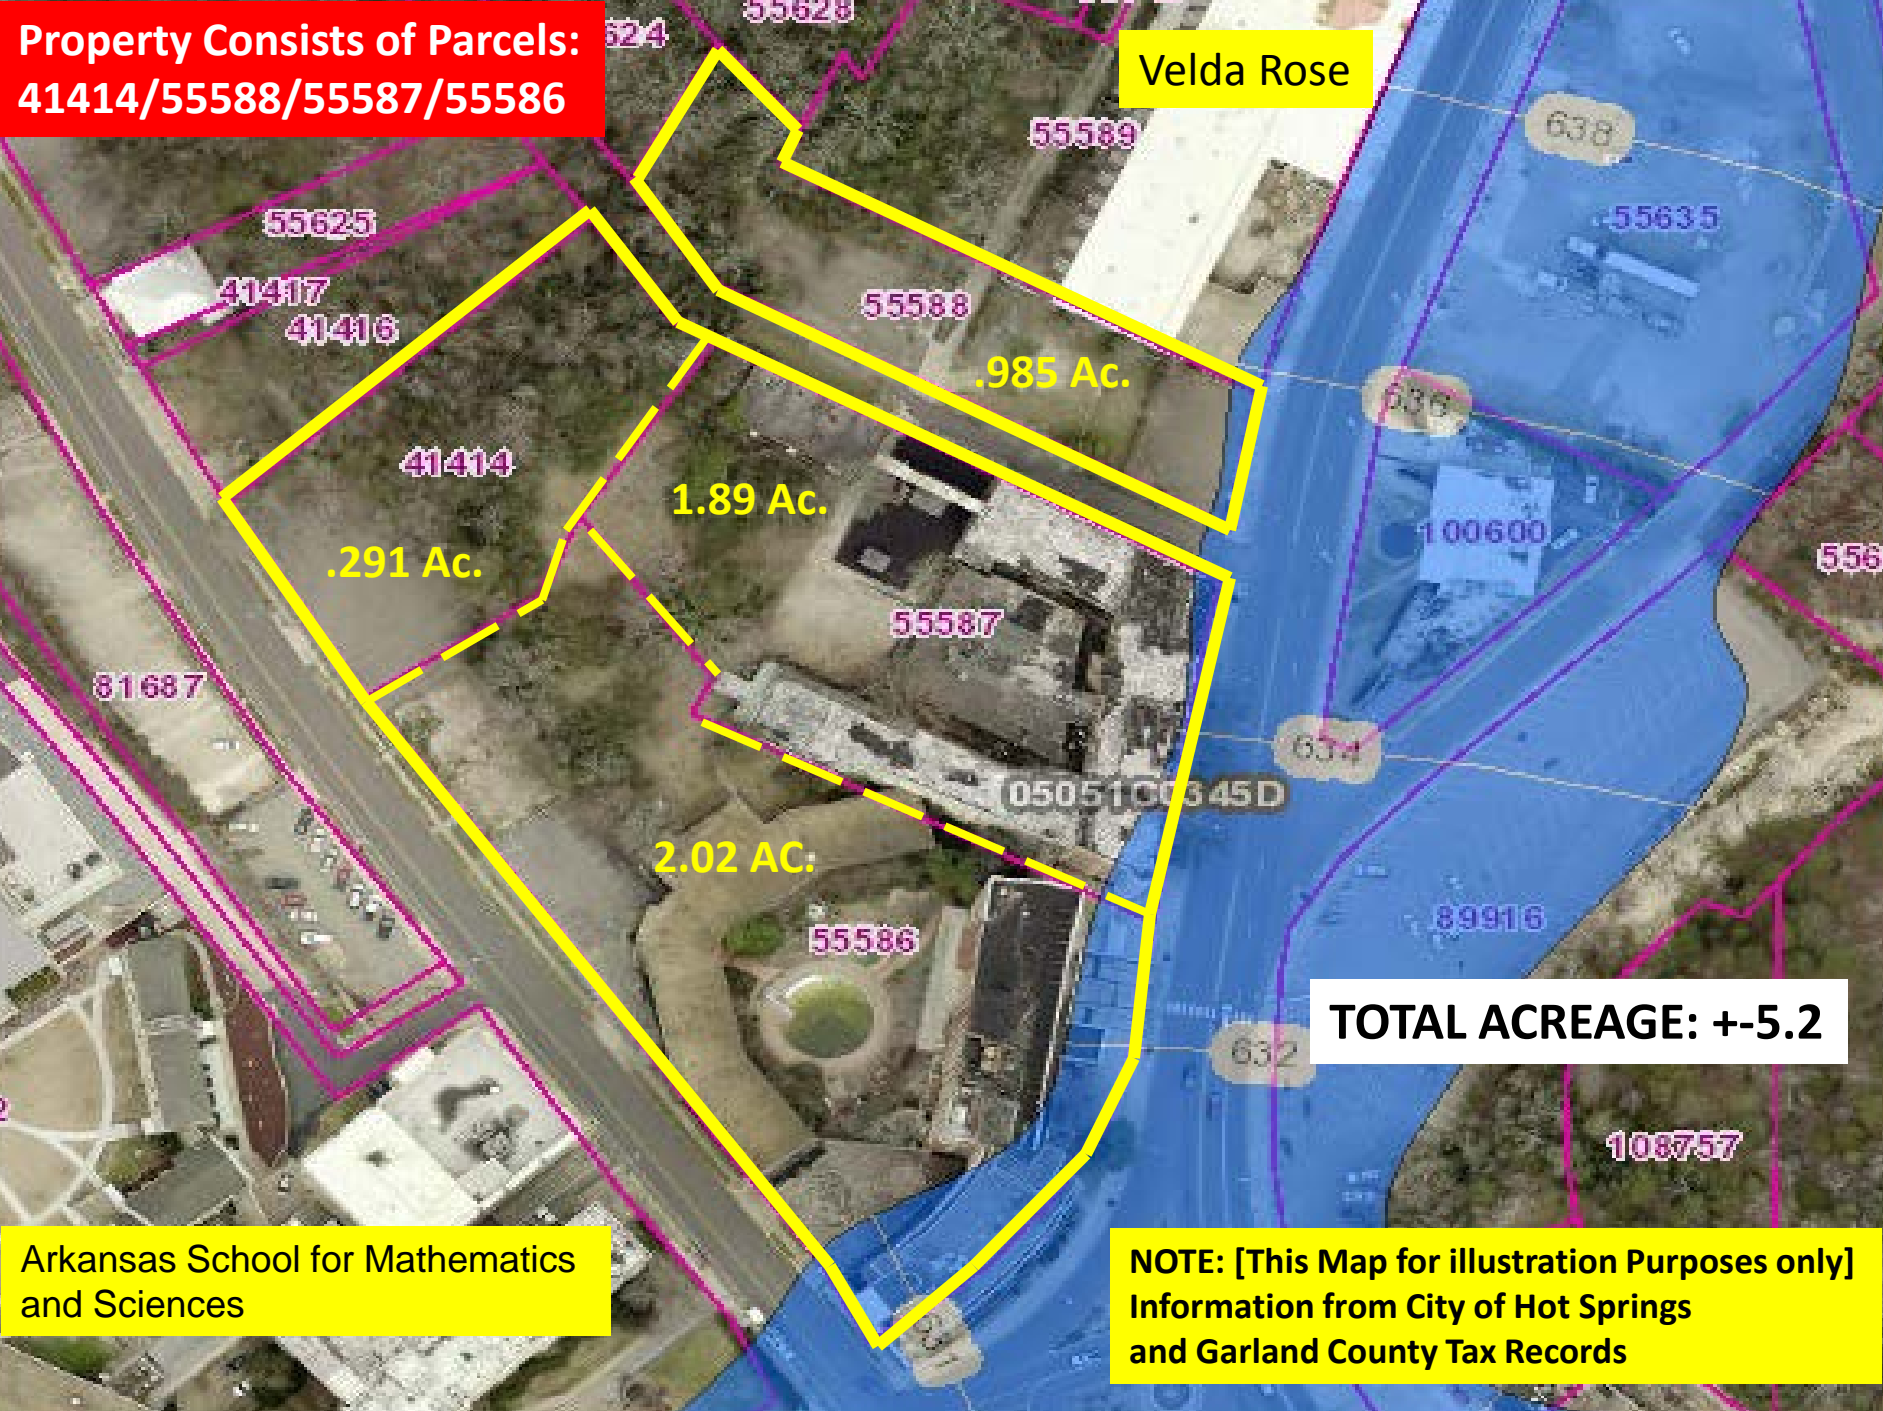

**Property Consists of Parcels:
41414/55588/55587/55586**

Velda Rose

41414
.291 Ac.

1.89 Ac.

.985 Ac.

2.02 AC.

100600

TOTAL ACREAGE: +-5.2

**Arkansas School for Mathematics
and Sciences**

**NOTE: [This Map for illustration Purposes only]
Information from City of Hot Springs
and Garland County Tax Records**